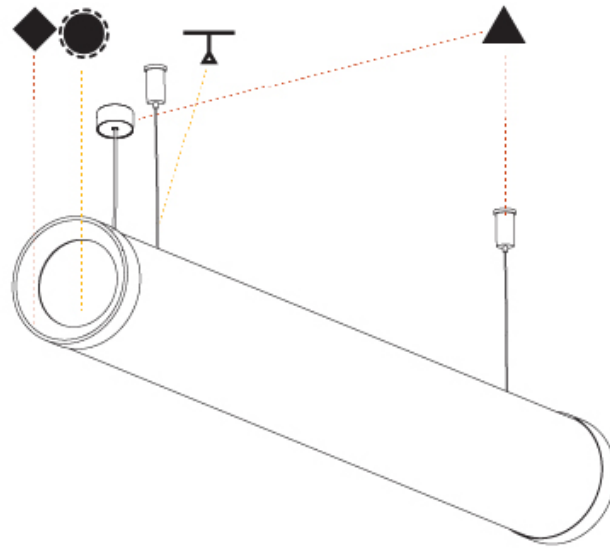

BUNGA PLUS SUSPENSION

A30704-

PROJECT
TYPE
SPECIFIER
QUANTITY
DATE

A