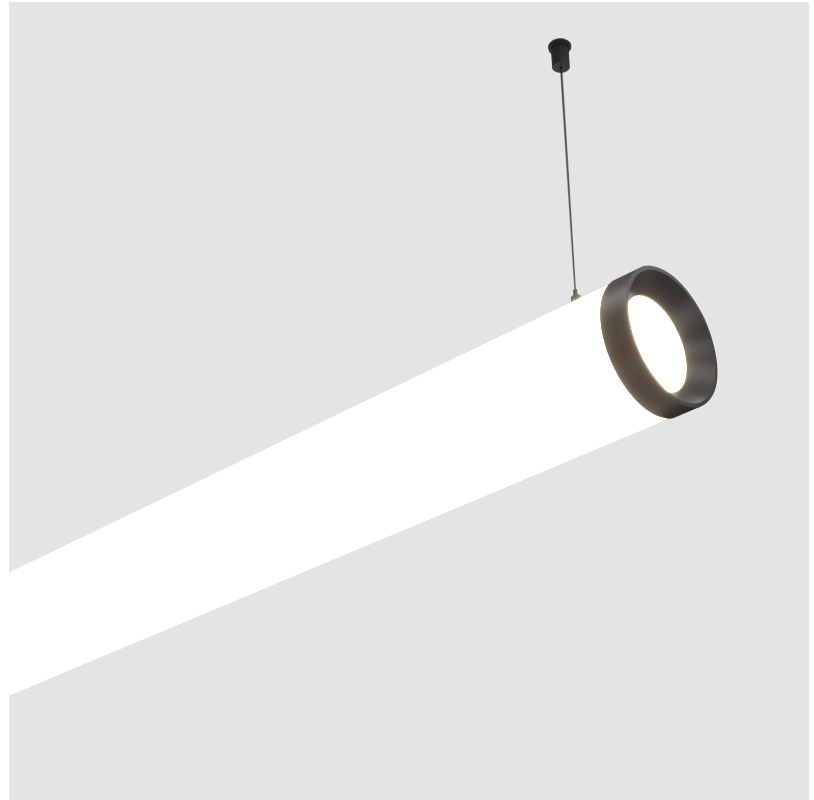

GENERAL

Series: Bunga Plus
Partner: Prolicht
Division: Architectural
Installation: Suspension
Product Type: Linear Profiles
Mounting Location: Ceiling

PHYSICAL

Shape: Cylinder
Length (mm): 1498
Length (in): 59
Width (mm): 115
Width (in): 4 1/2
Height (mm): 115
Height (in): 4 1/2
Max. Overall Height (mm): 2115
Max. Overall Height (in): 83 1/4
Weight (kg): 5.038
Weight (lbs): 11.106
Diffuser: [PMMA - Opal](#)
Fixture Finish: [SSR / BKV / CWI / CRY / HAB / UFT / ITA / RUA / FTG / MYG / LOD / PUS / FRO / FUP / KIA / POP / BLS / SPG / MEY / GOH / CHC / COM / ABZ / JAG / OBR / MOS / ROR](#)
Fixture Material: [PMMA / Aluminum](#)
Cable Details: [2000mm or 4000mm Transparent Cable](#)
Upon Request: [Cable colour - White / Black / Orange / Red](#)

ELECTRICAL

Lamp Type: LED (Zhaga Standard)
Input Wattage (W): 25
Total Output Wattage (W): 20 / 16 (3500K)
Dimming: [Non-Dimming / Phase Dimming (120Vac only) / 0-10V Dimming](#)
Driver Included: Yes
Driver Location: Integrated
Driver Type: Constant Current - 120 / 277Vac
Driver Class: Class 2
Input Voltage (V): 120 - 277
Constant Current (MA): 350 / 500 (3500K)

LED

Color Temperature (°K): [3000 / 3500 / 4000](#)
Max. Delivered Lumen (lm): 2770 / 2862 / 2920
CRI: >80 CRI
Lamp Life (hrs): 50000

OPTICAL

RATINGS AND CERTIFICATIONS

Certified By: Certified for North American Standards
IP rating: IP20