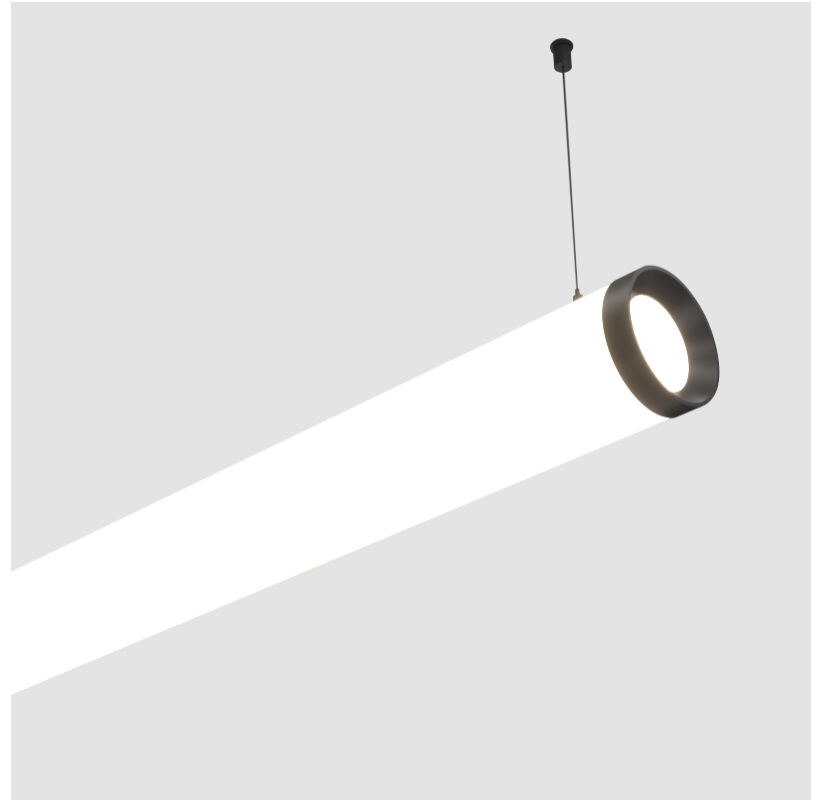

GENERAL

Series: Bunga Plus
Partner: Prolicht
Division: Architectural
Installation: Suspension
Product Type: Linear Profiles
Mounting Location: Ceiling

PHYSICAL

Shape: Cylinder
Length (mm): 2058
Length (in): 81
Width (mm): 115
Width (in): 4 1/2
Height (mm): 115
Height (in): 4 1/2
Max. Overall Height (mm): 2115
Max. Overall Height (in): 83 1/4
Weight (kg): 6.492
Weight (lbs): 14.312
Diffuser: [PMMA - Opal](#)
Fixture Finish: [SSR / BKV / CWI / CRY / HAB / UFT / ITA / RUA / FTG / MYG / LOD / PUS / FRO / FUP / KIA / POP / BLS / SPG / MEY / GOH / CHC / COM / ABZ / JAG / OBR / MOS / ROR](#)
Fixture Material: [PMMA / Aluminum](#)
Cable Details: [2000mm or 4000mm Transparent Cable](#)
Upon Request: Cable colour - [White / Black / Orange / Red](#)

ELECTRICAL

Lamp Type: LED (Zhaga Standard)
Input Wattage (W): 35
Total Output Wattage (W): 28 / 22.8 (3500K)
Dimming: [Non-Dimming / Phase Dimming (120Vac only) / 0-10V Dimming](#)
Driver Included: Yes
Driver Location: Integrated
Driver Type: Constant Current - 120 / 277Vac
Driver Class: Class 2
Input Voltage (V): 120 - 277
Constant Current (MA): 350 / 500 (3500K)

LED

Color Temperature (°K): [3000 / 3500 / 4000](#)
Max. Delivered Lumen (lm): 3870 / 4008 / 4090
CRI: >80 CRI
Lamp Life (hrs): 50000

OPTICAL

RATINGS AND CERTIFICATIONS

Certified By: Certified for North American Standards
IP rating: IP20