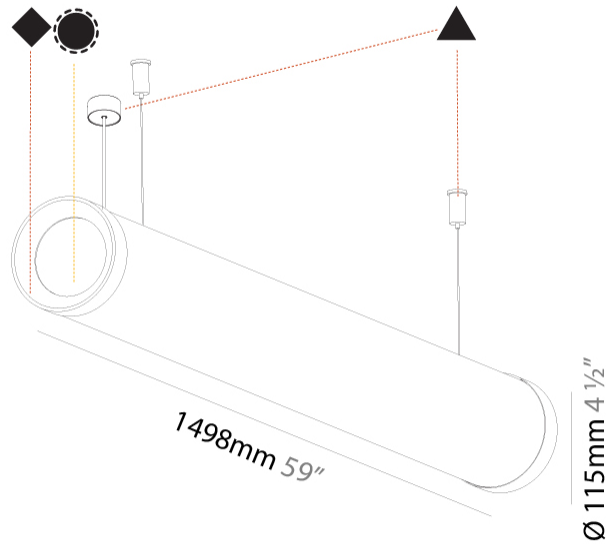

GENERAL

Series: Bunga Plus
Partner: Prolicht
Division: Architectural
Installation: Suspension
Product Type: Linear Profiles
Mounting Location: Ceiling

PHYSICAL

Shape: Cylinder
Length (mm): 1498
Length (in): 59
Width (mm): 115
Width (in): 4 1/2
Height (mm): 115
Height (in): 4 1/2
Max. Overall Height (mm): 2115
Max. Overall Height (in): 83 1/4
Weight (kg): 5.038
Weight (lbs): 11.106
Diffuser: [PMMA - Opal](#)
Fixture Finish: [SSR / BKV / CWI / CRY / HAB / UFT / ITA / RUA / FTG / MYG / LOD / PUS / FRO / FUP / KIA / POP / BLS / SPG / MEY / GOH / CHC / COM / ABZ / JAG / OBR / MOS / ROR](#)
Fixture Material: [PMMA / Aluminum](#)
Cable Details: [2000mm or 4000mm Transparent Cable](#)
Upon Request: [Cable colour - White / Black / Orange / Red](#)

ELECTRICAL

Lamp Type: LED (Zhaga Standard)
Input Wattage (W): 25
Total Output Wattage (W): 20 / 16 (3500K)
Dimming: [Non-Dimming / Phase Dimming (120Vac only) / 0-10V Dimming](#)
Driver Included: Yes
Driver Location: Integrated
Driver Type: Constant Current - 120 / 277Vac
Driver Class: Class 2
Input Voltage (V): 120 - 277
Constant Current (MA): 350 / 500 (3500K)

LED

Color Temperature (°K): [3000 / 3500 / 4000](#)
Max. Delivered Lumen (lm): 2770 / 2862 / 2920
CRI: >80 CRI
Lamp Life (hrs): 50000

OPTICAL

RATINGS AND CERTIFICATIONS

Certified By: Certified for North American Standards
IP rating: IP20